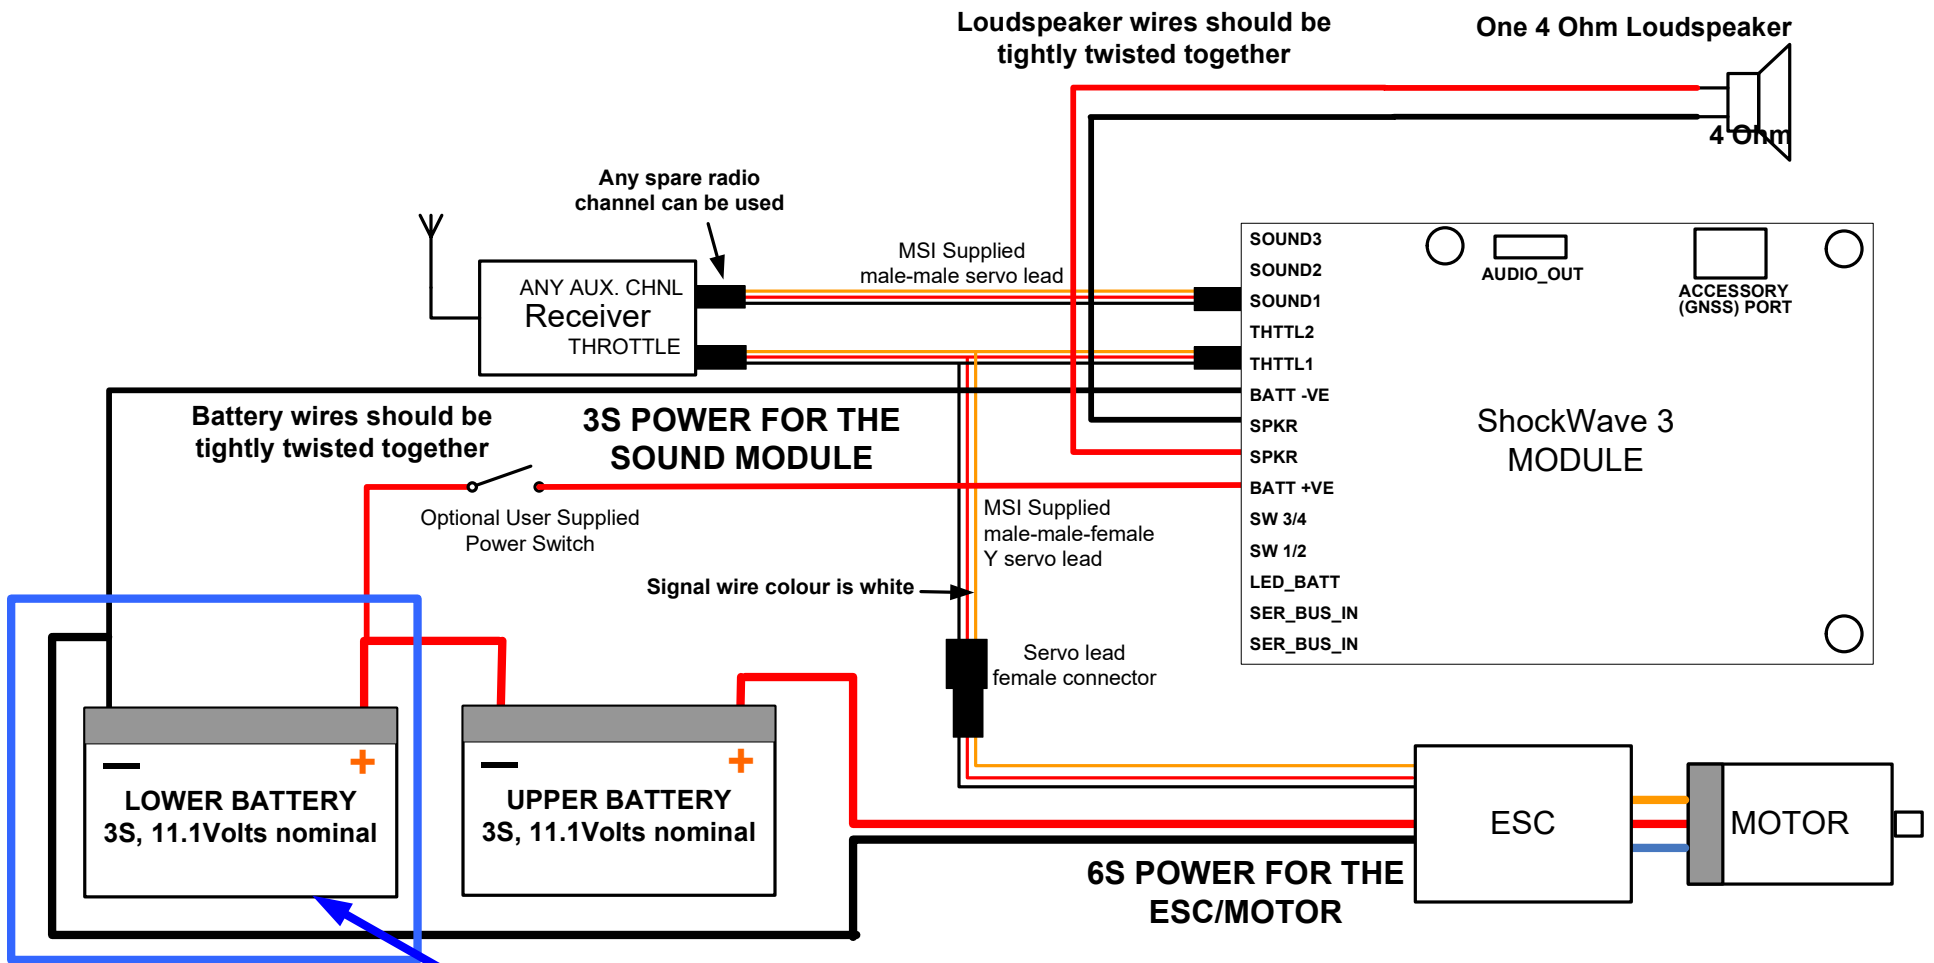

SINGLE THROTTLE WITH Two x 3S BATTERIES AND RECEIVER POWERED FROM ESC BEC

YOU MUST USE THIS LOWER BATTERY TO POWER THE SOUND MODULE, NEVER THE UPPER ONE!