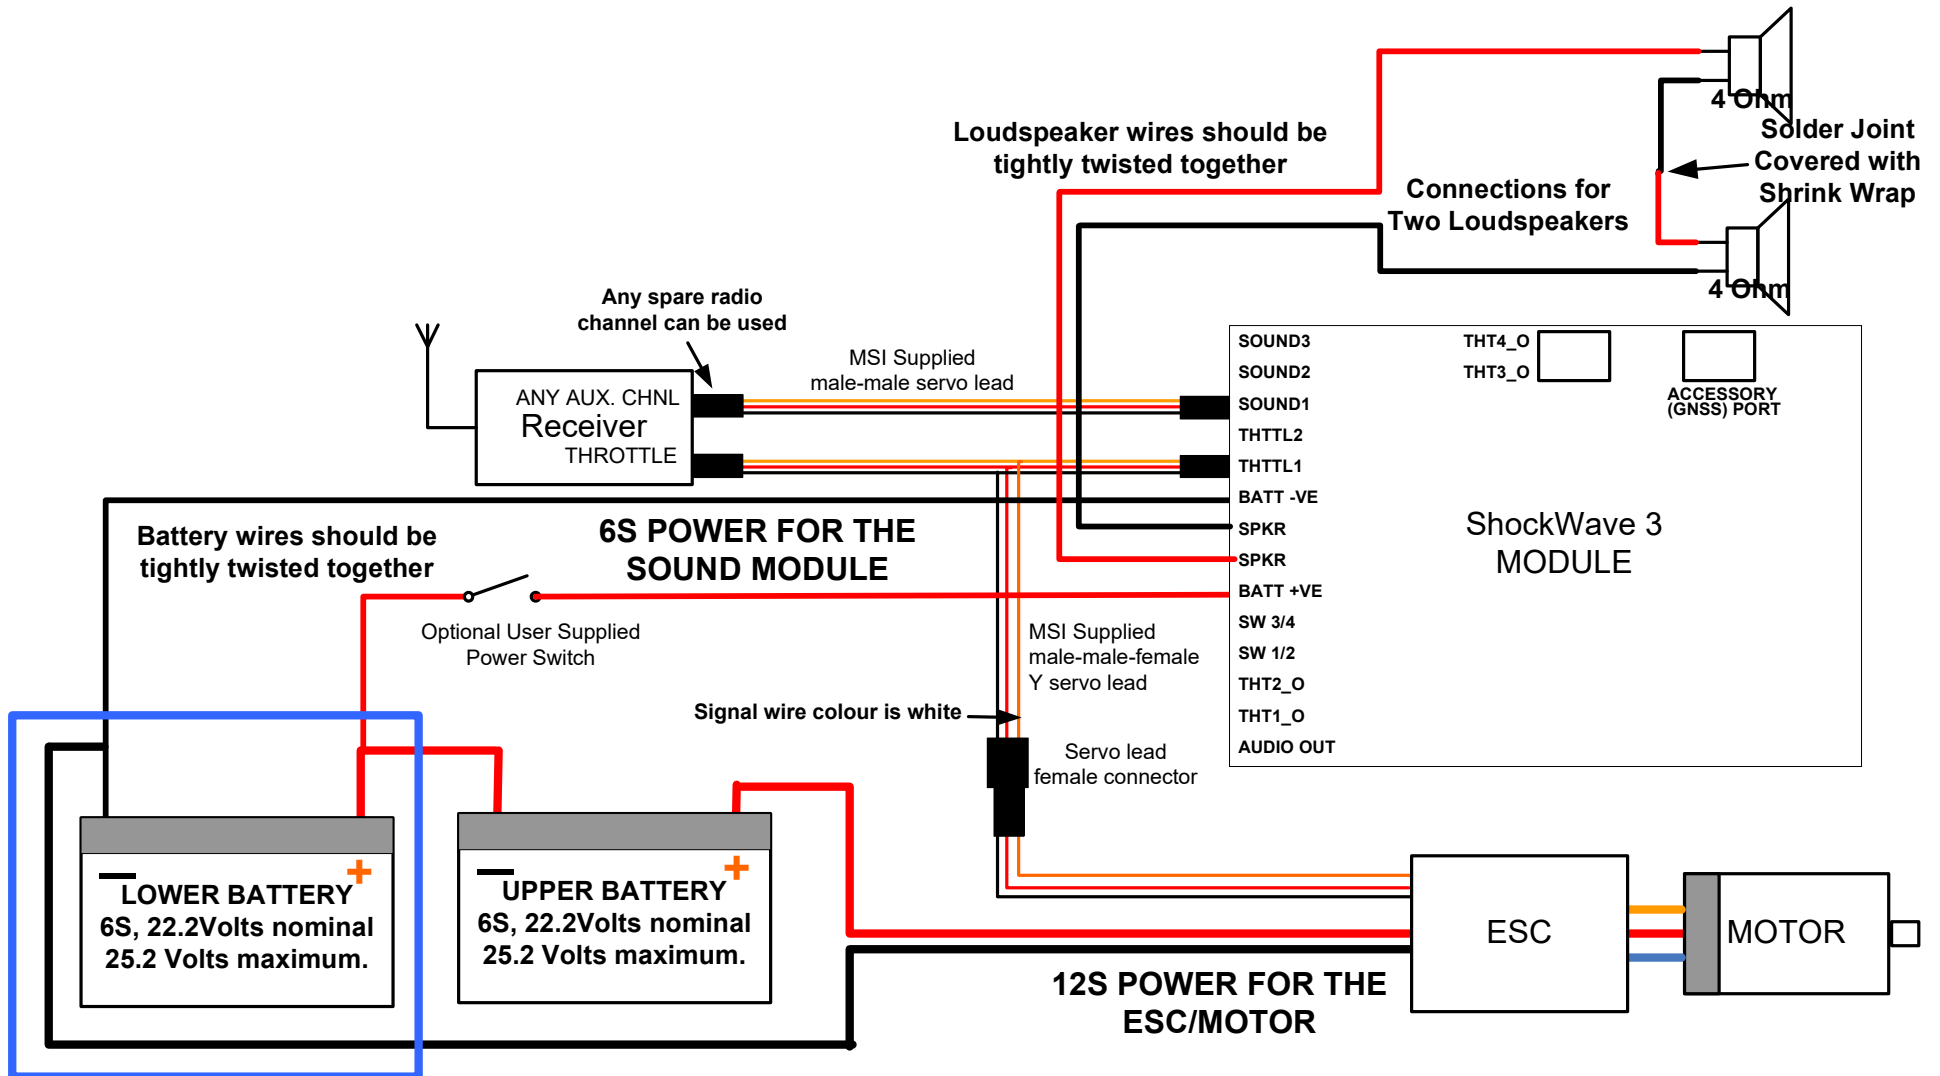

SINGLE THROTTLE WITH Two x 6S BATTERIES AND RECEIVER POWERED FROM ESC BEC

YOU MUST USE THIS LOWER BATTERY TO POWER THE SOUND MODULE, NEVER THE UPPER ONE!